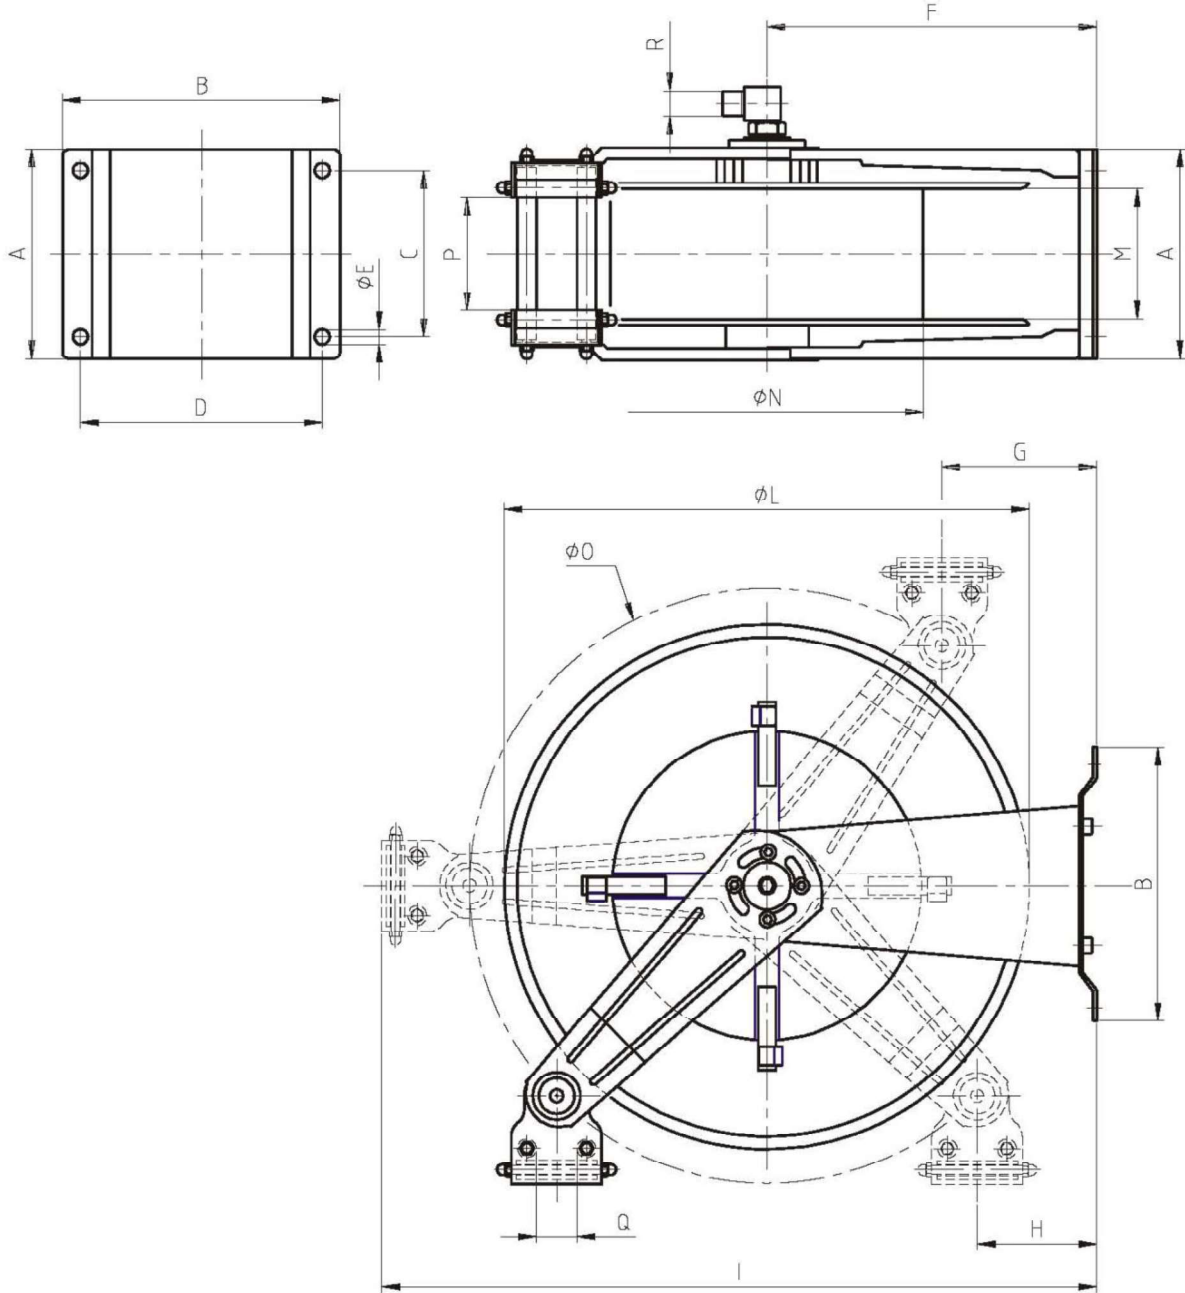

AKV1100 STAINLESS STEEL AUTOMATIC HOSE REEL

AKV1100

ST20

Max. working pressure	200 bar
Connection inlet - outlet	½" male – ½" male
Bore	12mm
Max. hose Ø	½"
Max. Hose length	¾" – 20m ½" – 20m
Weight	18 Kg
Material hose reel	AISI 304
Material swivel	AISI 303 Seal: VITON

DIMENSIONS AKV1100

Art. Code	A	B	C	D	E	F	G	H	I	L	M	N	O	P	Q	R
AKV1100	210	235	180	204	13	262	50	50	560	430	145	260	460	120	40	½"